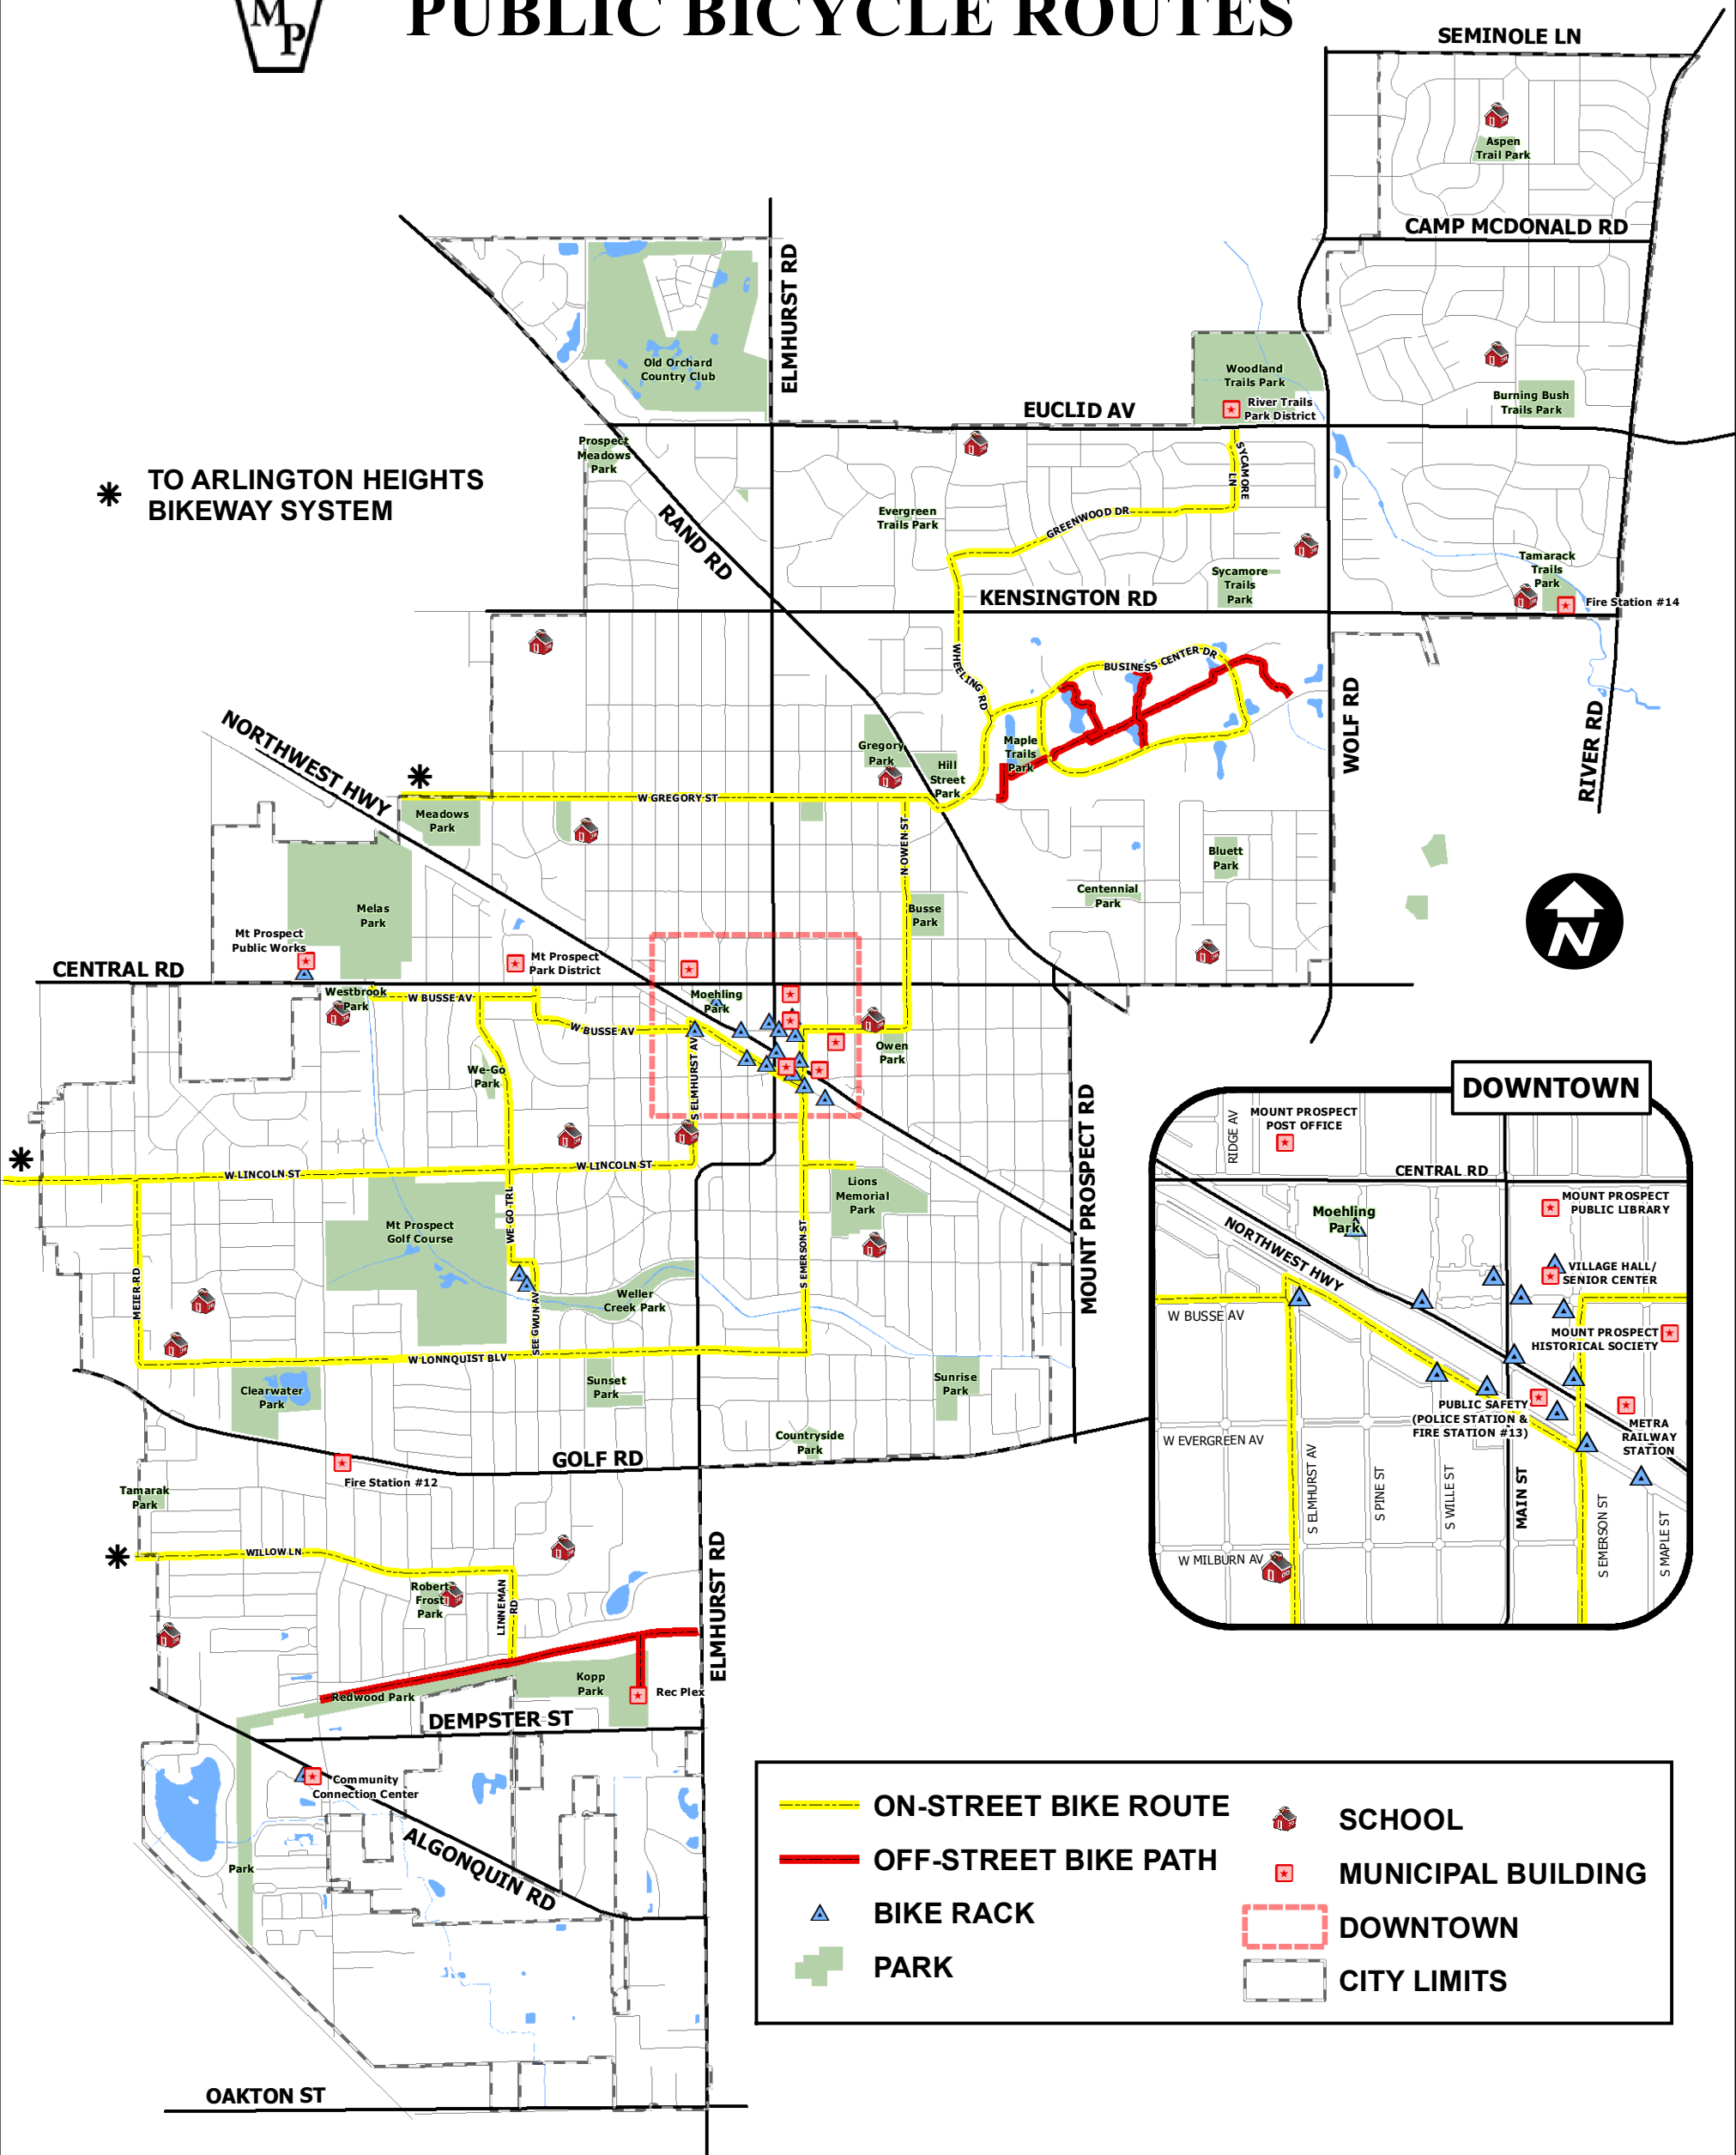

VILLAGE OF MOUNT PROSPECT

PUBLIC BICYCLE ROUTES

Reporting Bicycle Accidents

Police Department (847) 870-5656
For Emergency Situations: Dial 911

Reporting Bicycle Route Maintenance

Call Public Works
(847) 870-5640